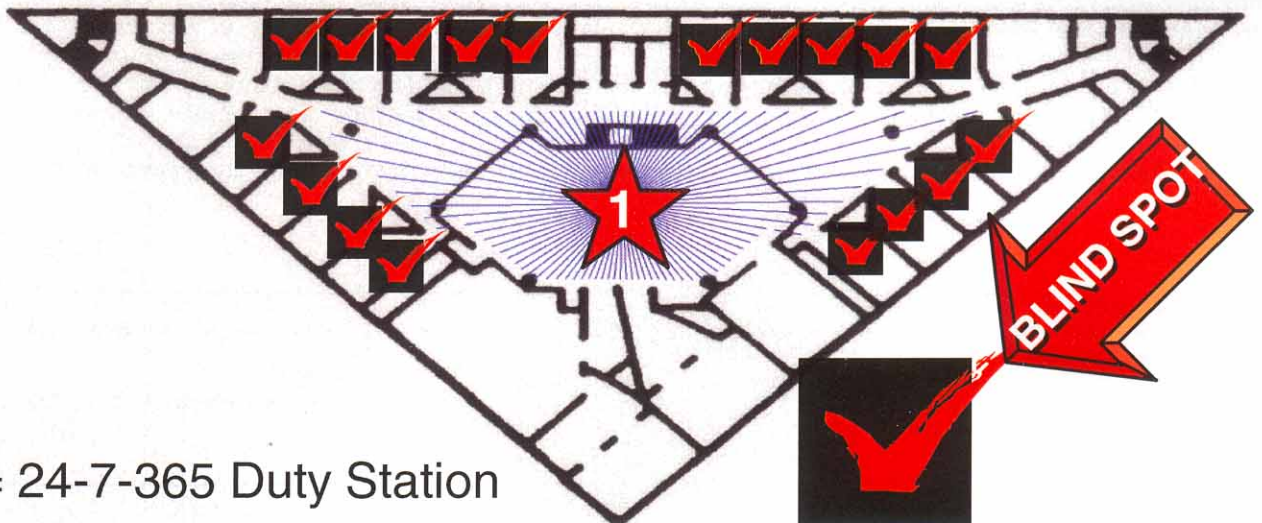

PODULAR/REMOTE SURVEILLANCE

PODULAR DIRECT SUPERVISION JAILS
GRAPHICS ADDED FOR CLARITY
January 1993 Page 45

PODULAR/DIRECT SUPERVISION

Blue lines represent approximate Duty Station views.

1 = 24-7-365 Duty Station