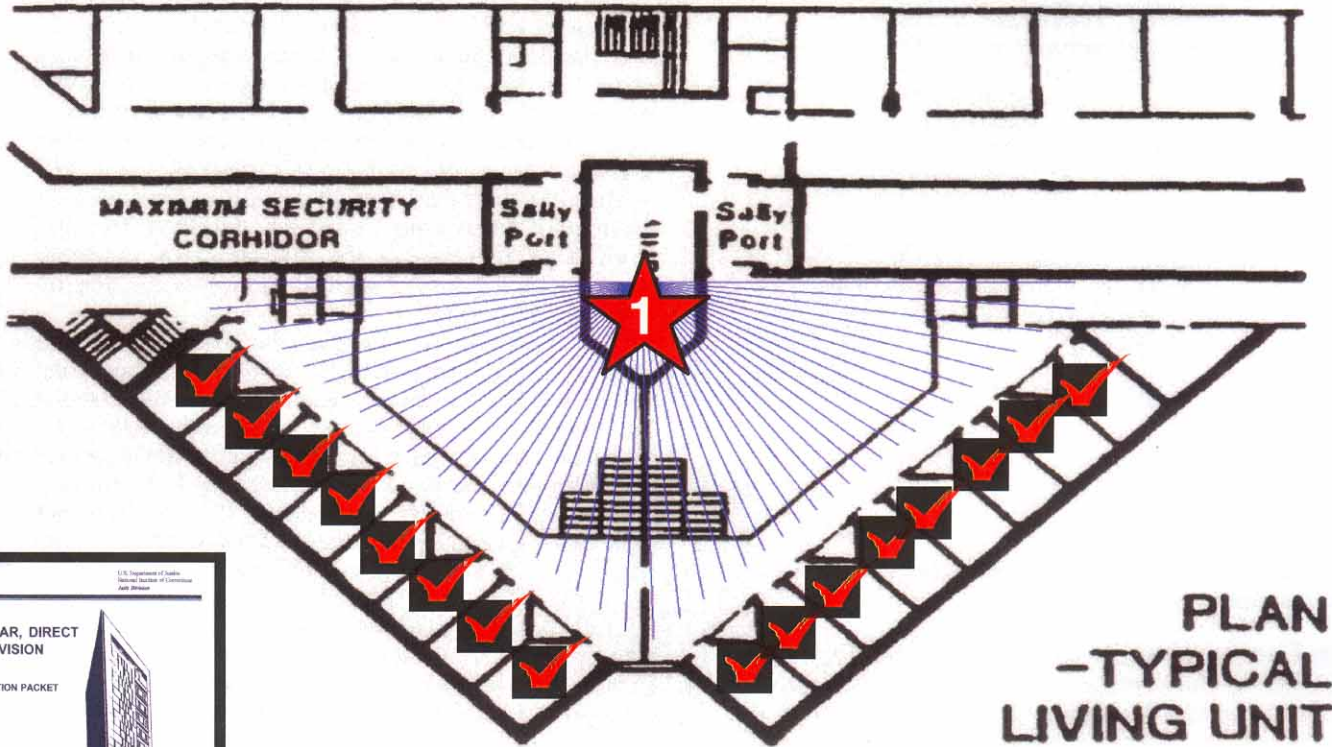

PODULAR/REMOTE SURVEILLANCE

PODULAR DIRECT SUPERVISION JAILS
GRAPHICS ADDED FOR CLARITY
January 1993 Page 45

PODULAR/DIRECT SUPERVISION

Blue lines represent approximate Duty Station views.

1 = 24-7-365 Duty Station